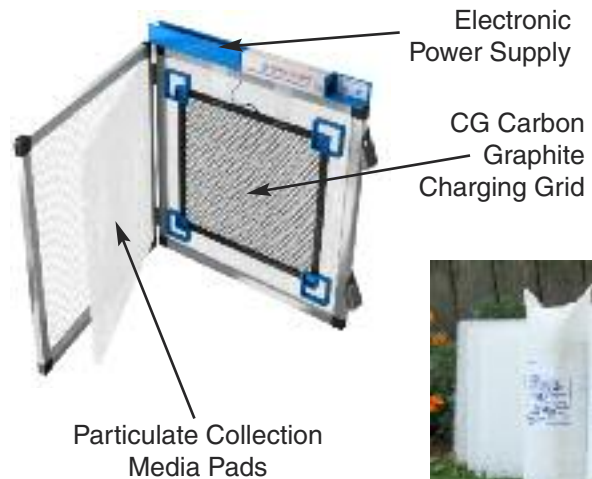

Patented Carbon Graphite (CG) Collection System

The Respicaire **MicroClean 95** CG Hybrid Air Cleaner works on the simple principle of electro-magnetic attraction to remove harmful, airborne particulates from your indoor air. This includes particles as small as .001 microns. The **Patented** Carbon Graphite CG charging grid places a **powerful electro-magnetic charge** on the unique media pads inside each air cleaner. These special **multi-layered media pads** then **attract and hold** harmful airborne pollutants. The **removal** of these troublesome particulates helps to create a **healthier**, more natural, indoor air environment.

MicroClean 95 - Hybrid Whole Home Air Cleaner

Helps Remove Unwanted Airborne Contaminants

Patented Carbon Graphite High Efficiency Technology to maximize Indoor Air Cleansing

Replacement Pack

Up to 95% Efficient